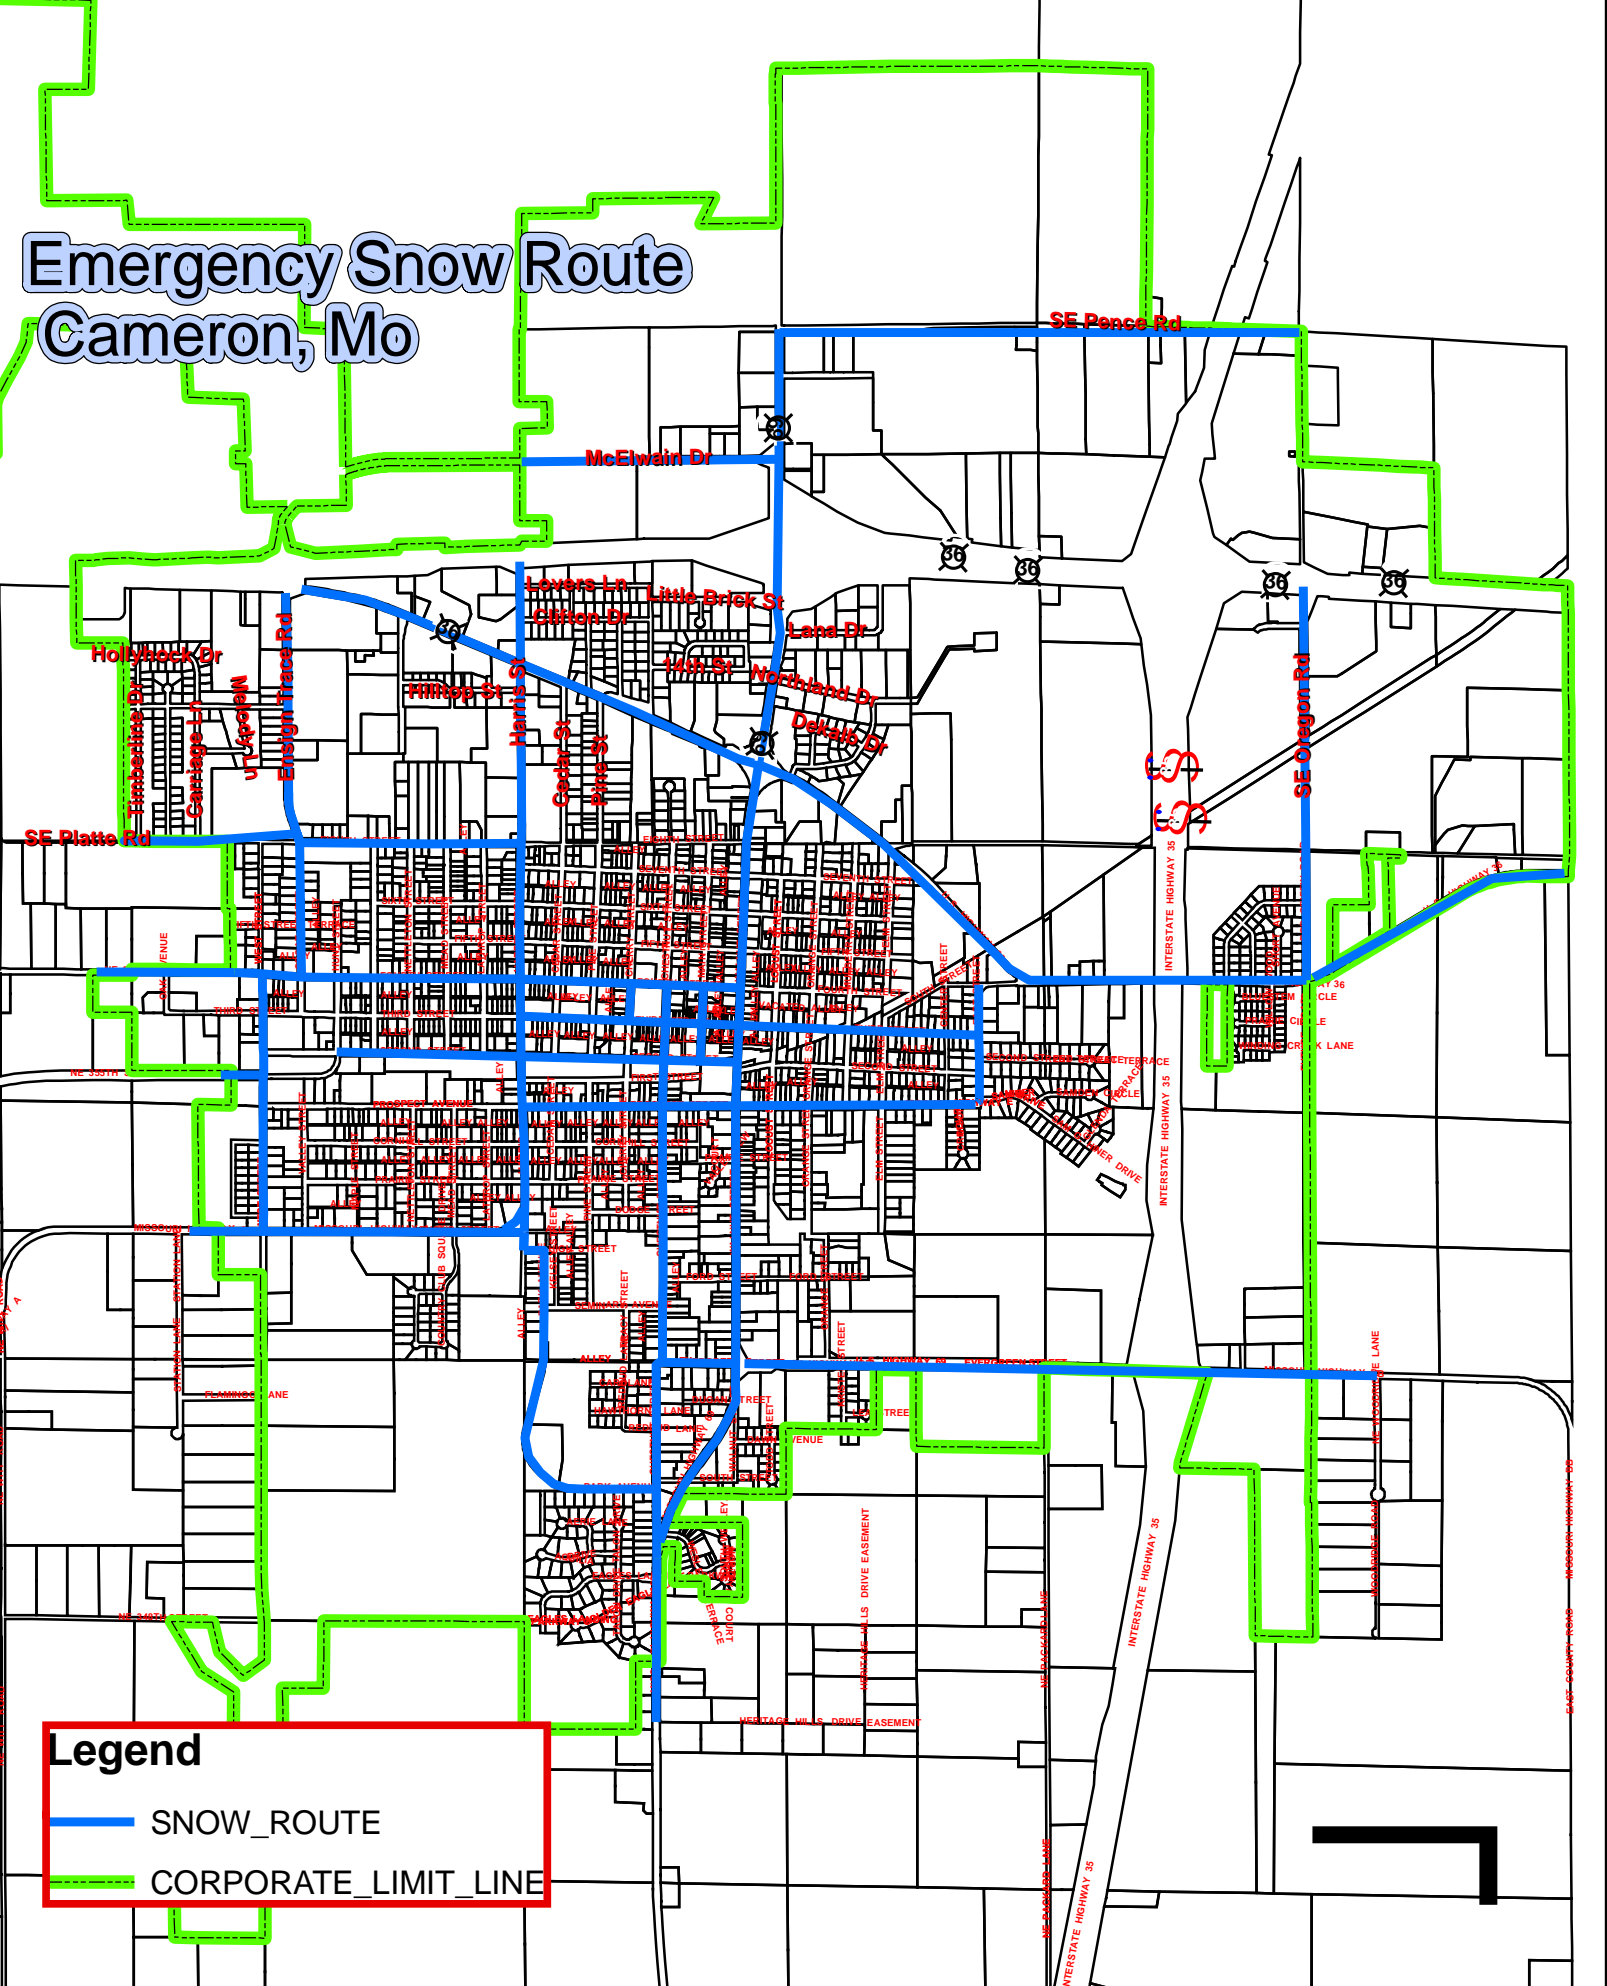

Emergency Snow Route Cameron, Mo

Legend

- SNOW_ROUTE
- - - CORPORATE_LIMIT_LINE

These maps were prepared for the inventory of real property found within the City of Cameron, Missouri, and are compiled from recorded deeds, plans, plats, other public records and/or supportive data. These maps were prepared utilizing parcel information from Clinton & DeKalb County Governments. This data is for informational purposes only and should not be substituted for a true title search, property appraisal, survey, area calculations, zoning verification, etc. The City of Cameron makes no warranty of any kind concerning the completeness or accuracy of information contained on these maps and shall assume no liability or responsibility for any errors or inaccuracies in the information provided. The user relieves the City of Cameron, and its respective agents, officers, and employees of any liability for any and all damages resulting from the use or misuse of these data.